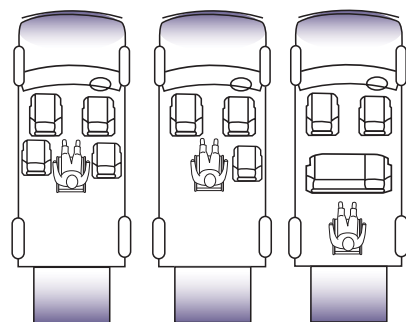

## Caddy Life and Maxi Specification (Auto Available)

Dimensions (mm)	Caddy Maxi	Caddy Life
Vehicle Length	4876	4405
Vehicle Width	2062	2062
Vehicle Height	1834	1834
Rear Entrance Height	1430	1430
Minimum Interior Height	750	750
Maximum Interior Height	1430	1430
A - Maximum Interior Floor Width (no rear seats)	780	780
B - Maximum Interior Floor Width (single seat option)	640	640
C - Maximum Interior Floor Width (dual seat option)	510	510
D - Maximum Interior Floor Length	1930	1500
E - Maximum Interior Floor Length (Flexi-Seat)	1450	1020
F - Ramp Width	765	765
Ramp Angle (degrees)	13	13

## Seating Layouts

The standard seating layout in the vehicle is two front seats with the 60/40 Flexi-Seat®, providing you with a total of 6 seats including the wheelchair user. Various seating layouts are available at no additional cost.