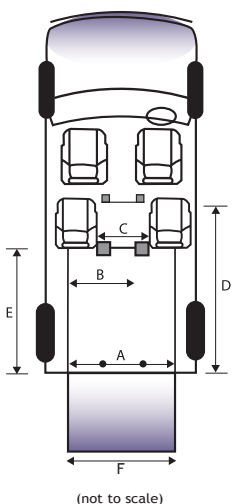

## Caddy Life and Maxi Specification (Auto Available)

Dimensions (mm)	Caddy Maxi	Caddy Life
Vehicle Length	4876	4405
Vehicle Width	2062	2062
Vehicle Height	1834	1834
Rear Entrance Height	1430	1430
Minimum Interior Height	750	750
Maximum Interior Height	1430	1430
A - Maximum Interior Floor Width (no rear seats)	780	780
B - Maximum Interior Floor Width (single seat option)	640	640
C - Maximum Interior Floor Width (dual seat option)	510	510
D - Maximum Interior Floor Length	1930	1500
E - Maximum Interior Floor Length (Flexi-Seat)	1450	1020
F - Ramp Width	765	765
Ramp Angle (degrees)	13	13